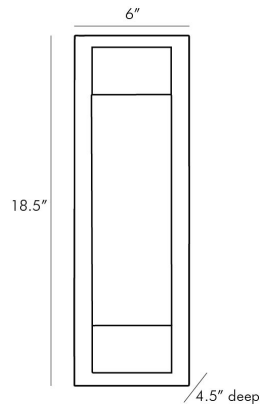

## CHARLIE SCONCE

49368  
H: 18.5 IN, W: 6 IN, D: 4.5 IN  
Antique Brass, Crystal  
Contract Suitable As Is

Elevate a wallspace with this contemporary sconce. A crystal clear with a frosted backing and fashioned to an antique brass steel plate offering a slightly industrial and very modern visual to a room. When in use the material appear to glow thanks to the ultramodern LED light. Pair with another for a more cohesive look. Also available in a version suitable for outdoor use (49367). Damp-rated, although limited covered outdoor

### DIMENSIONS

Backplate 9.25 IN  
H: 18.5 IN, W: 6 IN, D: 4.5 IN

### SHIPPING

Product Weight 14 LBS  
Gross Weight 1 14.3 LBS  
Shipping Box 1 H: 9 IN, L: 3 IN, W: 11 IN